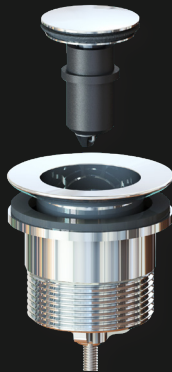

ART INTERNATIONAL

PLUMBING & BATHROOMWARE

Now with New Removable Acetal Mechanism

FOUR-IN-ONE™

FOUR-IN-ONE™ MUSHROOM

21705

21755

UNIVERSAL POP UP WASTES

FEATURES & BENEFITS

- ✓ Revolutionary self-lubrication / Anti Jam Acetal mechanism
- ✓ Innovative lift out mechanism
- ✓ Easy to clean

AVAILABLE FINISHES

21705	✓			✓		✓				✓	✓			
21755	✓	✓	✓	✓	✓	✓	✓	✓	✓	✓	✓	✓	✓	✓

ART AUSTRALIA
PLUMBING & BATHROOMWARE

PROUDLY DISTRIBUTED BY:

ART NEW ZEALAND
PLUMBING & BATHROOMWARE

NSW, Victoria & ACT

134 Gilba Road Girraween, NSW 2145
sales@artaust.com.au | www.artaust.com.au
Phone: 02 9636 2131 | Fax: 02 9636 2498

Queensland & NT

Unit 1, 10-12 Glasson Drive, Bethania QLD 4205
salesqld@artaust.com.au | www.artaust.com.au
Phone: 07 3805 6664 | Fax: 07 3805 6668

New Zealand

sales@artnz.co.nz | www.artnz.co.nz
Phone: 0800 642 184

OUR BRANDS ARE:

Find us on Facebook and Instagram
@artplumbinginternational and
@artplumbingnewzealand