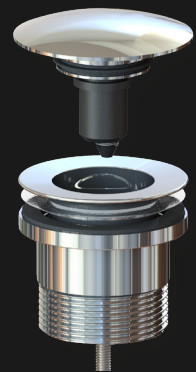

UNIVERSAL POP UP WASTES

FEATURES & BENEFITS

- ✓ Revolutionary self-lubrication / Anti Jam Acetal mechanism
- ✓ Innovative lift out mechanism
- ✓ Easy to clean